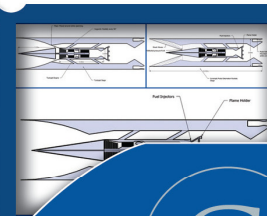

CONRAD FOUNDATION

Current NASA Participation:

- **Innovation Summit Host** – NASA Ames Research Center is the host of the Innovation Summit and final competition of the Pete Conrad Spirit of Innovation Awards.
- **Advisory Roles** – NASA officials currently participate as advisers to the Conrad Foundation.
- **Award Financial Support** – several NASA departments are financially supporting the Conrad Award prize purse.